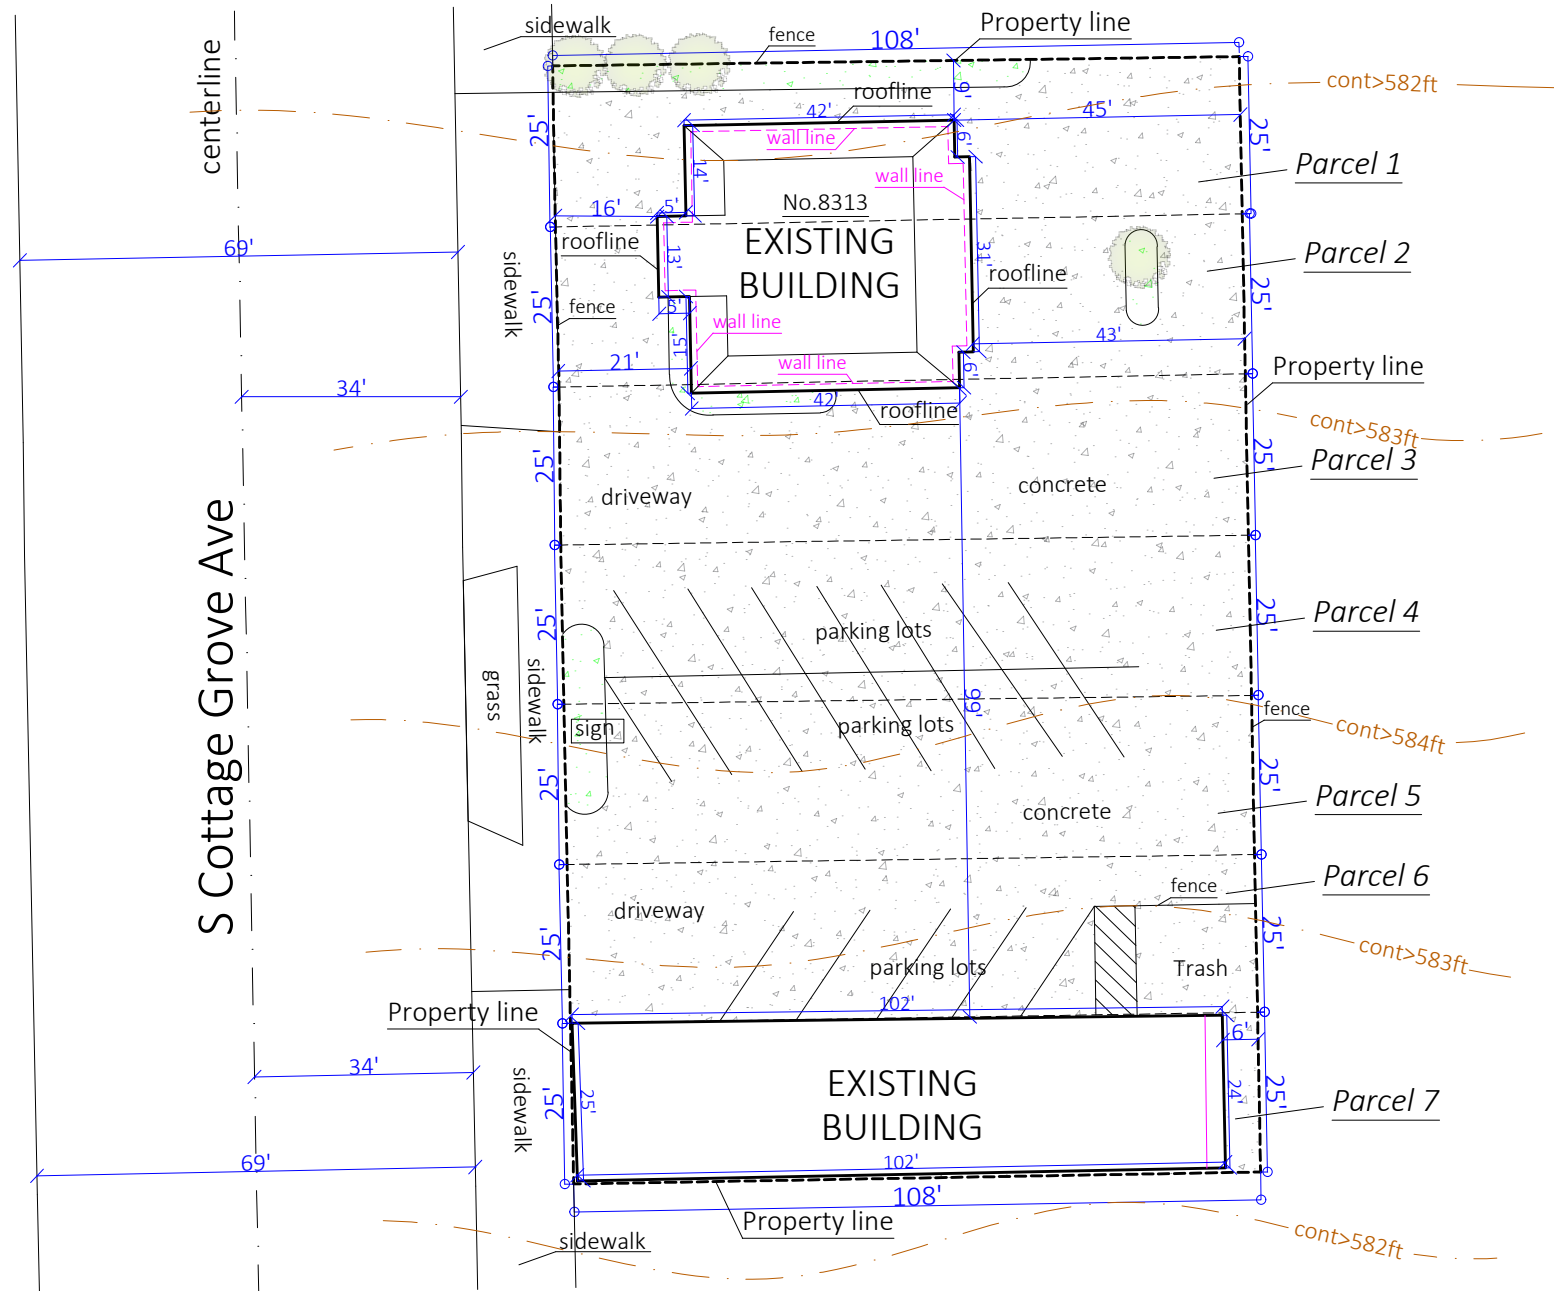

# SITE PLAN

8313-8329 S Cottage Grove Ave

Chicago, IL 60619

Parcel 1 ID: 20-35-300-006

Lot 1 area: 0.06 Acres

Parcel 2 ID: 20-35-300-007

Lot 2 area: 0.06 Acres

Parcel 3 ID: 20-35-300-008

Lot 3 area: 0.06 Acres

Parcel 4 ID: 20-35-300-009

Lot 4 area: 0.06 Acres

Parcel 5 ID: 20-35-300-010

Lot 5 area: 0.06 Acres

Parcel 6 ID: 20-35-300-011

Lot 6 area: 0.06 Acres

Parcel 7 ID: 20-35-300-012

Lot 7 area: 0.06 Acres

Plot Size: 11"x17"

scale 1"=30'

VICINITY MAP

Created by: